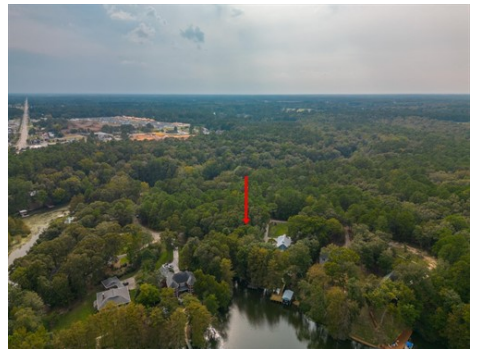

\$ 216,000

19 Legend Ct, Santee, SC 29142

- » MLS #: 24019140
- » Land | Lot: 34,848 ft² (0.8 acres)
- » More Info: 19LegendCtSanteeSC.IsForSale.com

Angela Miller
 (843) 990-8963
 (404) 276-6355
Angelamillerteam@gmail.com
<http://angelamillerteam.net/>

The American Realty
 318 N. Cedar St.
 Suite B
 Summerville, SC 29483
 (843) 990-8963

Discover Your Serene Retreat in Pinkney's Mill Subdivision! Imagine waking up to the tranquil sounds of nature in your own private oasis. Nestled within the picturesque Santee State Park and directly across from the renowned Santee National Wildlife Refuge, this prime .80-acre lot offers unmatched natural beauty and tranquility. Experience the serenity of the Santee National Wildlife Refuge, a 15,000-acre protected area teeming with diverse wildlife and stunning ecosystems. Enjoy the peaceful surroundings of forests, wetlands, fields, and open water, creating the ultimate escape from city life. This expansive deeded lot backs onto a peaceful cove, providing direct access to the pristine waters of Lake Marion. Just a short boat ride away, Lake Marion offers endless recreational opportunities, from fishing and boating to relaxing lakeside. Seize this rare opportunity to secure your slice of paradise in one of the most sought-after communities. Embrace the beauty of nature and create a lifestyle of relaxation and adventure. Don't miss out on this exclusive chance to build your dream home in Pinkney's Mill Subdivision!